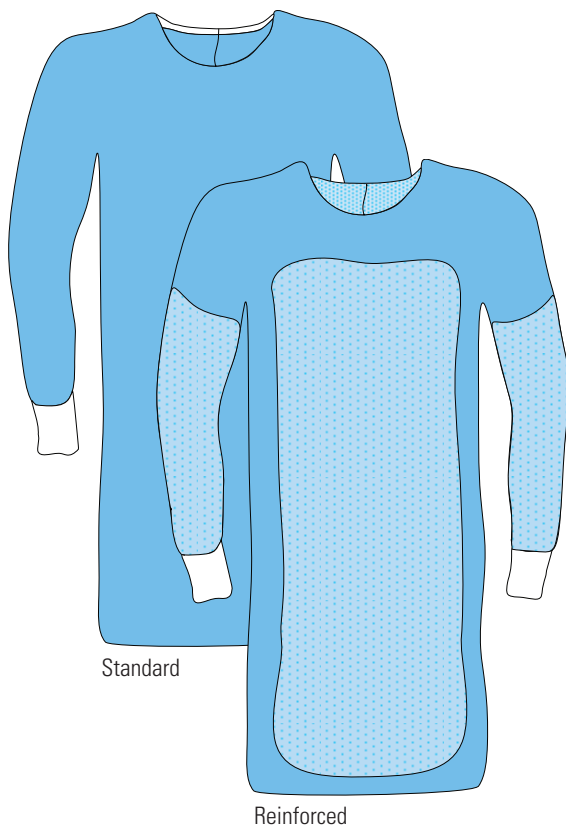

## promed® Standard Gowns

- » Fluid Repellent
- » Low to Medium Level Risk Exposure
- » Cool and Breathable
- » Low Lint
- » Latex Free
- » Adjustable Velcro Neck Fastners
- » Raglan Sleeves
- » Knitted Cuffs
- » Multiple Packaging Configurations
- » Packaged and ETO Sterilised in Australia

## promed® Standard SMS Gowns

*SMS*

<i>Product</i>	<i>Catalogue No.</i>	<i>Packaging</i>
Standard SMS Gown with Huck, Large	PMD8002	10/Carton
Standard SMS Gown with Huck, Large	PMD8002.1	20/Carton
Standard SMS Gown, Twin Pack (2's) Large	PMD80022	5/Carton
Standard SMS Gown, Large	PMD8002CD	10/Carton
Standard SMS Gown with Huck, X-Large	PMD8003	10/Carton
Standard SMS Gown with Huck Non-Sterile X-Large	PMD800300	25/Carton
Standard SMS Gown with Huck, Twin Pack (2's), X-Large	PMD80032	5/Carton
Standard SMS Gown, XX-Large	PMD8004	10/Carton
Standard SMS Gown, Non-Sterile, Large	PMD80020	20/Carton